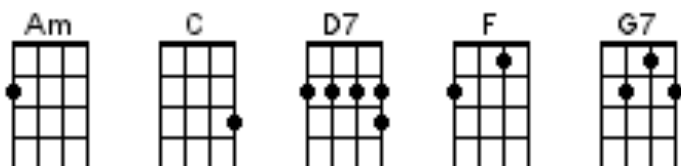

HELLO MARY LOU

Pitney

C C C C

C F
Hel-lo Mary Lou, Goodbye Heart
C G7
Sweet Mary Lou I'm so in love with you
C E7 Am
I knew Mary Lou, we'd never part
D7 G7 C F↓F↓C↓ G
So hel-lo Mary Lou, goodbye heart

C F
You passed me by one sunny day, flashed those big brown eyes at me
C G7
And oooo I wanted you forever more
C F
Now I'm not one who gets around, I swear my feet stuck to the ground
C G7 C F↓F↓C↓ G
And though I never did meet you be-fore

CHORUS

C F
I saw your lips I heard your voice be-lieve me I just had no choice
C G7
Wild horses couldn't make me stay a-way
C F
I thought about a moonlit night my arms around you good and tight
C G7 C F↓F↓C↓ G
That's all I had to see for me to say

C F
Hel-lo Mary Lou, Goodbye Heart
C G7
Sweet Mary Lou I'm so in love with you
C E7 Am
I knew Mary Lou, we'd never part
D7 G7 C F↓F↓C↓
So hel-lo Mary Lou, goodbye heart
C G7 C F↓F↓C↓
So hel-lo Mary Lou, goodbye heart

Ukes 'n' more