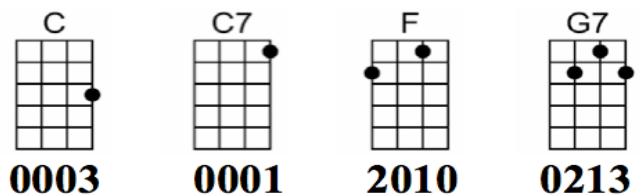

Will You Still Love Me Tomorrow

(Goffin-King)

C C
C F G
Tonight you're mine com-pletely
C G
You give your love... so sweetly
E7 Am
To-night, the light of love is in your eyes
F G C G7
But will you love me to-morrow?

C F G
Is this a lasting treasure
C G
Or just a moment's pleasure?
E7 Am
Can I believe the magic of your sighs?
F G C C7
Will you still love me to-morrow?

F Em
Tonight with words un-spoken
F G C C7
You say that I'm the only one
F Em
But will my heart be broken
Am D7 F G7
When the night meets the morning sun?

C F G
I'd like to know that your love
C G
Is a love I can ... be sure of,
E7 Am
So tell me now, and I won't ask again
F G C
Will you still love me to-morrow?

REPEAT LAST TWO, then end on:

F G C
Will you still love me to-morrow?

F G C C\
Will you still love me to-morrow?

Ukes 'n' more