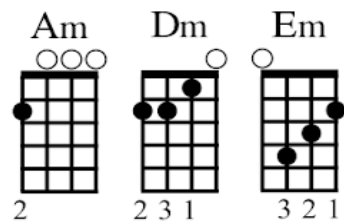

Will You Still Love Me Tomorrow

(Goffin-King)

C C
C F G
Tonight you're mine com-pletely
C G
You give your love... so sweetly
E7 Am
To-night, the light of love is in your eyes
F G C G7
But will you love me to-morrow?

C F G
Is this a lasting treasure
C G
Or just a moment's pleasure?
E7 Am
Can I believe the magic of your sighs?
F G C C7
Will you still love me to-morrow?

F Em
Tonight with words un-spoken
F G C C7
You say that I'm the only one
F Em
But will my heart be broken
Am D7 F G7
When the night meets the morning sun?

C F G
I'd like to know that your love
C G
Is a love I can ... be sure of,
E7 Am
So tell me now, and I won't ask again
F G C
Will you still love me to-morrow?

REPEAT LAST TWO, then end on:

F G C
Will you still love me to-morrow?

F G C C\
Will you still love me to-morrow?

Ukes 'n' more