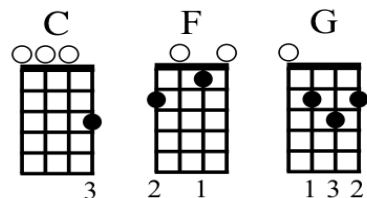

Will You Still Love Me Tomorrow

(Goffin-King)

C C
C F G
Tonight you're mine com-pletely
C G
You give your love... so sweetly
E7 Am
To-night, the light of love is in your eyes
F G C G7
But will you love me to-morrow?

C F G
Is this a lasting treasure
C G
Or just a moment's pleasure?
E7 Am
Can I believe the magic of your sighs?
F G C C7
Will you still love me to-morrow?

F Em
Tonight with words un-spoken
F G C C7
You say that I'm the only one
F Em
But will my heart be broken
Am D7 F G7
When the night meets the morning sun?

C F G
I'd like to know that your love
C G
Is a love I can ... be sure of,
E7 Am
So tell me now, and I won't ask again
F G C
Will you still love me to-morrow?

REPEAT LAST TWO, then end on:

F G C
Will you still love me to-morrow?

F G C C\
Will you still love me to-morrow?

Ukes 'n' more