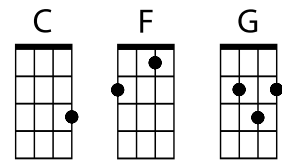

TEDDY BEAR (Kal Mann & Bernie Lowe)

C C C C

C
Oh baby let me be, your lovin' teddy bear
F C
Put a chain around my neck, and lead me any-where
G7 G7↓ <stop> <.....> C
Oh let me be (oh let him be) Your teddy bear

F G7 F G7
I don't want to be your tiger Cause tigers play too rough
F G7 F G7 C ↓ <stop>
I don't want to be your lion Cause lions ain't the kind you love enou-ou-ou-ough

<.....> C
I just want to be, your teddy bear
F C
Put a chain around my neck and lead me any-where
G7 G7↓ <stop> <.....> C
Oh let me be (oh let him be) Your teddy bear

C F
Baby let me be, around you every night Run your fingers through my hair
C
And cuddle me real tight
G7 G7↓ <stop> <.....> C
Oh let me be (oh let him be) Your teddy bear

F G7 F G7
I don't want to be your tiger Cause tigers play too rough
F G7 F G7 C ↓ <stop>
I don't want to be your lion Cause lions ain't the kind you love enou-ou-ou-ough
Cause lions ain't the kind you love enou-ou-ou-ough

<.....> C
I just want to be, your teddy bear
F C
Put a chain around my neck and lead me any-where
G7 G7↓ <stop> <.....> C
Oh let me be (oh let him be) Your teddy bear
G7 G7↓ <stop> <.....>
Oh let me be (oh let him be) Your teddy bear