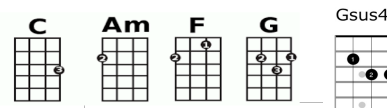

STUMBLIN IN

(By Mike Chapman & Nicky Chinn)

CHORUS:

Our love is a-live, and so we be-gin,
Foolishly laying our hearts on the table Stumblin' in
Our love is a flame, burning with-in,
Now and then firelight will catch us Stumblin' in

(1)
A 0 2 0
E 3 2
C
G

2
A
E 3 5 3 2 0
C
G

TIP: G to Em:
Hold G chord, add pinky to 3rd string, 4th fret

Wherever you go, whatever you do
You know these reckless thoughts of mine are following you
I'm falling for you, whatever you do
'Cos baby you've shown me so many things that I never knew
Whatever it takes, baby I'll do it for you

TIP: G to Gsus4:
Hold G chord, add pinky to 1st string, 3rd fret

CHORUS

INSTRUMENTAL BREAK:

G	Am	D7	G	Em	Am	D7	G	G
A	3 5	7777 5 3	7777 5 3	5555 3 2	3 5	7777 5 3	7777 5 3	5555 7 10
E								
C								
G								

You were so young, and I was so free
I may been young, but baby that's not what I wanted to be
Well you were the one, oh why was it me
'Cos baby you've shown me so many things that I've never seen
Whatever you need, baby you've got it from me

CHORUS

Now and then firelight will catch us Stumblin' in

Ukes 'n' more