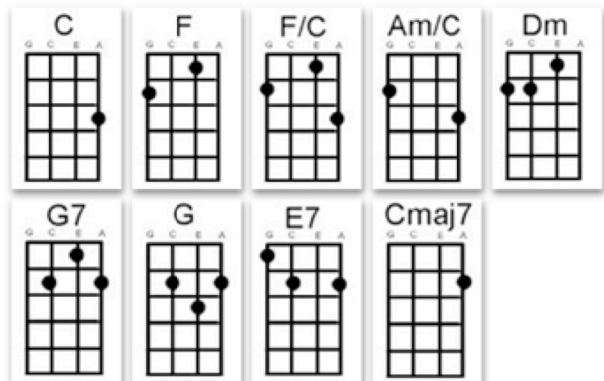

# SONG SUNG BLUE (BY Neil Diamond)

INTRO - 2 bars C

C G  
 Song Sung Blue everybody knows one  
 G7 C  
 Song sung blue every garden grows one  
 C7 F  
 Me and you, are subject to, the blues now and then  
 G  
 when you take the blues and make a song  
 C  
 You sing them out again  
 Dm G7  
 Sing them out again

C G  
 Song Sung blue weeping like a willow  
 G7 C  
 Song sung blue sleepin on my pillow  
 C7 F  
 Funny thing, but you can sing it with a cry in your voice  
 G  
 'fore you know it you start to feel good  
 C  
 You've simply got no choice  
 Dm G7  
 Simply got no choice

Repeat from Verse 1, then finish below..

C Cmaj7  
 Song Sung Blue