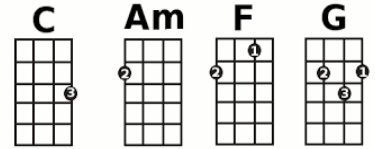

RHIANNON (Stevie Nicks)

Am* Am F F Am* Am F F (each chord name represents one bar)

Am Rhiannon rings like a bell thru the night and wouldn't you love to love her?

Am Takes to the sky like a bird in flight and who will be her lover?

C All your life you've never seen a wo-man taken by the wind

C Would you stay if she promised you heaven? Will you ever win?

Am She is like a cat in the dark and then she is the darkness

Am She rules her life like a fine skylark and When the sky is starless

C All your life you've never seen a wo-man taken by the wind

C Would you stay if she promised you heaven? Will you ever win? Will you ever win?

Am* Rhi-an.....non.....

Am Rhi-an.....non.....

Am Rhi-an.....non.....

Am Rhi-an.....non.....

* = RIFF

A	3	5	7	5	3	2	0	0	2	3	2	2	0
E													
C													
G													

Am Am F F

Am She rings like a bell thru the night Wouldn't you love to love her?

Am She rules her life like a bird in flight and who will be her lover?