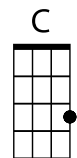

ONLY YOU CAN DO IT (Charles Blackwell) (Timing: 4 beats to a bar)

INTRO: (needs a low G uke)

A |-----00-20-----00-20---
E |-----0-----0---
C |--00-20--00-20-----
G |-----0-----0-----
C↓ C↓ Am↓ Am↓ (*single strums for intro*)

Verse Strum:
1 + 2 + 3 + 4 +
↓ ↓ ↑ ↑ ↓ ↑

C C Am Am
You make me feel like I've never been kissed be-fore, only you can do it
C C Am Am
You make me feel like I wanna be kissed for ever more, only you can do it
F G Em Am
I don't know why I feel this way I only know I like the way
F G C G↓↓↓ ↓↓↓ (2 triplets)
you hold me in your arms only you can do it

Chorus Strum:
1 + 2 + 3 + 4 +
↓ ↑ ↓ ↑ ↓ ↑ ↓ ↑

C C Em Em
Only you can do it, uh uh uh uh hh only you can do it
F F G G↓↓↓ ↓↓↓ (2 triplets)
uh uh uh uh hh only you can do what you're doing to me

C C Am Am
I walk around town with my head held up so high, only you can do it
C C Am Am
my feet are on the ground but I feel like I'm touching the sky, only you can do it
F G Em Am
I don't know why I feel this way I only know I like the way
F G C G↓↓↓ ↓↓↓ (2 triplets)
you hold me in your arms, only you can do it