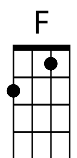

INSTRUMENTAL:

A |-----0-----0-----
E |-----03-0-----0-0-----03-0-----0-0-1--
C |-2-002-002-00-----2-002-002-00-----2-002-002-00-----2-002-002-00-----
G |-----
C C Am Am C C Am Am (F)