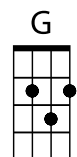

INSTRUMENTAL:

A |-----0-----0-----
E |-----03-0-----0-0-----03-0-----0-0-1--
C |-2-002-002-00-----2-002-002-00-----2-002-002-00-----2-002-002-00-----
G |-----
C C Am Am C C Am Am (F)