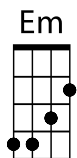

ONLY YOU CAN DO IT (Charles Blackwell) (Timing: 4 beats to a bar)

INTRO: (needs a low G uke)

A |-----00-20-----00-20---
E |-----0-----0---
C |--00-20--00-20-----
G |-----0-----0-----
C↓ C↓ Am↓ Am↓ (*single strums for intro*)

Verse Strum:
1 + 2 + 3 + 4 +
↓ ↓ ↑ ↑ ↓ ↑

C C Am Am
You make me feel like I've never been kissed be-fore, only you can do it
C C Am Am
You make me feel like I wanna be kissed for ever more, only you can do it
F G Em Am
I don't know why I feel this way I only know I like the way
F G C G↓↓↓ ↓↓↓ (2 triplets)
you hold me in your arms only you can do it

Chorus Strum:
1 + 2 + 3 + 4 +
↓ ↑ ↓ ↑ ↓ ↑ ↓ ↑

C C Em Em
Only you can do it, uh uh uh uh hh only you can do it
F F G G↓↓↓ ↓↓↓ (2 triplets)
uh uh uh uh hh only you can do what you're doing to me

C C Am Am
I walk around town with my head held up so high, only you can do it
C C Am Am
my feet are on the ground but I feel like I'm touching the sky, only you can do it
F G Em Am
I don't know why I feel this way I only know I like the way
F G C G↓↓↓ ↓↓↓ (2 triplets)
you hold me in your arms, only you can do it