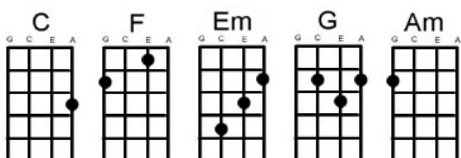

# It's A Heartache Bonnie Tyler

Hear this song at: <http://www.youtube.com/watch?v=h8VGQTtENSs> (play along with capo at 1<sup>st</sup> fret)

From: Richard G's Ukulele Songbook [www.scorpex.net/Uke](http://www.scorpex.net/Uke)

It's a [C] heartache nothing but a [Em] heartache  
Hits you when it's [F] too late hits you when you're [C] down [G]  
It's a [C] fool's game nothing but a [Em] fool's game  
Standing in the [F] cold rain feeling like a [C] clown [G]  
It's a [C] heartache nothing but a [Em] heartache  
Love him till your [F] arms break then he lets you [C] down [G]  
It ain't [F] right with love to [G] share  
When you [Em] find he doesn't [Am] care for [G] you  
It ain't [F] wise to need some[G]one  
As much as [Em] I depended [Am] on [G] you  
It's a [C] heartache nothing but a [Em] heartache  
Hits you when it's [F] too late hits you when you're [C] down [G]  
It's a [C] fool's game nothing but a [Em] fool's game  
Standing in the [F] cold rain feeling like a [C] clown [G]  
It's a [C] heartache nothing but a [Em] heartache  
Love him till your [F] arms break then he lets you [C] down [G]  
It ain't [F] right with love to [G] share  
When you [Em] find he doesn't [Am] care for [G] you  
It ain't [F] wise to need some[G]one  
As much as [Em] I depended [Am] on [G] you  
Oh it's a [C] heartache nothing but a [Em] heartache  
Love him till your [F] arms break then he lets you [C] down [G]  
It's a [C] fool's game nothing but a [Em] fool's game  
Standing in the [F] cold rain feeling like a [C] clown [G] [C]