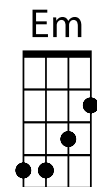

IT'S NOW OR NEVER (Eduardo di Capua, Aaron Schroeder & Wally Gold) 4 beats to a bar..

A7 A7 D D↓(abruptly)

(no strum) D	Em	
It's now or never	Come hold me tight	
A7	D	
Kiss me my darling	Be mine to-night	
Gm	D	
To-morrow	Will be too late	
A7	D	D↓ abruptly
It's now or never	My love won't wait	

(no strum) D	Em	
When I first saw you	with your smile so tender	
A7	D	
My heart was captured	My soul sur-rendered	
	Em	
I'd spent a lifetime	Waiting for the right time	
D	A7	D
Now that you're near	the time is here	at last

(no strum) D	Em	
It's now or never	Come hold me tight	
A7	D	
Kiss me my darling	Be mine to-night	
Gm	D	
To-morrow	Will be too late	
A7	D	D↓ abruptly
It's now or never	My love won't wait	

(no strum) D	Em	
Just like a willow	we would cry an ocean	
A7	D	
If we lost true love	and sweet de-votion	
	Em	
Your lips excite me	let your arms in-vite me	
D	A7	D
For who knows when	we'll meet a-gain	this way