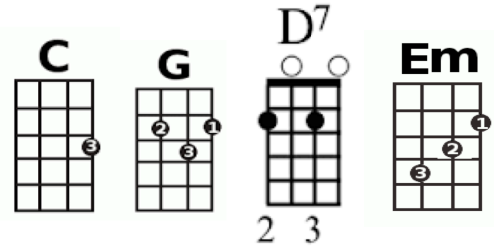

BURNING LOVE (BY Dennis Linde)

Intro G 4 bars
 G C D7 G
 Lord Almighty I feel my temperature rising
 Higher and higher it's burning through to my soul
 Girl girl girl girl you're gonna set me on fire
 My brain is flaming I don't know which way to go

Chorus:

Em D7 C
 Your Kisses lift me higher
 Em D7 C
 Like a sweet song of a choir
 Em D7 C
 You light my morning sky
 D7 G
 With burning love

A	2 2 0 0	2 2 0 0	2 2 0 0	
E	3	3	3	3 2 2 3
	Em D7 C	Em D7 C	Em D7 C	D7 G
C	4 2 0	4 2 0	4 2 0	6 6 6 7
G				

C D7 G
 It's coming closer the flames are now licking my body
 Won't you help me I feel like I'm slipping a-way
 It's hard to breathe and my chest is a heaving
 Lord have mercy I'm burning a hole where I lay