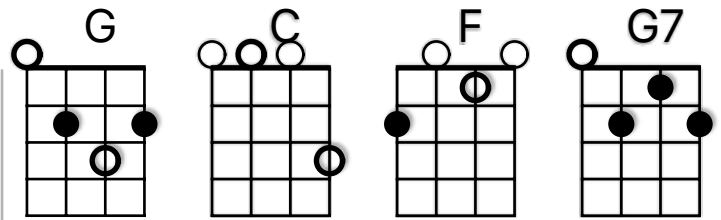

Blue Eyes Crying

G7 C C↓
Blue eyes crying in the rain

Instrumental intro:

G C
Blue eyes cryin' in the rain

C
In the twilight glow I see them

G C
Blue eyes cryin' in the rain

C
When we kissed goodbye and parted

G C
I knew we'd never meet again

F
Love is like a dyin' ember

C G7
Only memories remain

C
Through the ages I'll remember

G7 C
Blue eyes cryin' in the rain

Instrumental:

C
In the twilight glow I see them

G C
Blue eyes cryin' in the rain

C
When we kissed goodbye and parted

G C
I knew we'd never meet again

F
Some day when we meet up yonder

C G7
We'll stroll hand in hand again

C
In a land that knows no partin'

G7 C
Blue eyes cryin' in the rain