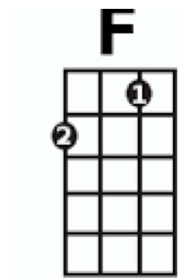

# BLAME IT ON THE UKULELE

(by Mann & Weils + Nicholls + Rosi )

Intro: C C G7 C C/

.....C G7 C  
 I was on my own, feelin' sad and blue When I met a friend, who knew what to do  
 C7 F C G7 C C/  
 On their little uke, they began to play And soon I knew, I'd buy a uke that day

## CHORUS:

..... G7 C  
 Blame it on the uku-lele, with its magic spell  
 G7 C C7  
 Blame it on the uku-lele, that they played so well  
 F  
 Oh it all began with just one little chord  
 C  
 But soon it was the sound that we adored  
 G7 C C/  
 Blame it on the uku-lele, the sound of fun  
 .....G7  
 Was it a gui-tar? No, no, a ukulele  
 C  
 Or a mando-lin? No, no, a ukulele  
 G7  
 So was it the sound? Yeah, yeah, the ukulele  
 C/ C/ F/ F/ C/  
 Sound of fun!!