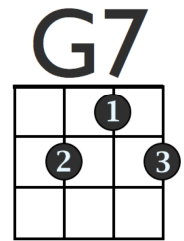

# BLAME IT ON THE UKULELE

(by Mann & Weils + Nicholls + Rosi )

Intro: C C G7 C C/

.....C G7 C  
 I was on my own, feelin' sad and blue When I met a friend, who knew what to do  
 C7 F C G7 C C/  
 On their little uke, they began to play And soon I knew, I'd buy a uke that day

## CHORUS:

..... G7 C  
 Blame it on the uku-lele, with its magic spell  
 G7 C C7  
 Blame it on the uku-lele, that they played so well  
 F  
 Oh it all began with just one little chord  
 C  
 But soon it was the sound that we adored  
 G7 C C/  
 Blame it on the uku-lele, the sound of fun  
 .....G7  
 Was it a gui-tar? No, no, a ukulele  
 C  
 Or a mando-lin? No, no, a ukulele  
 G7  
 So was it the sound? Yeah, yeah, the ukulele  
 C/ C/ F/ F/ C/  
 Sound of fun!!

"/" = One Short Strum

"....." = no strumming